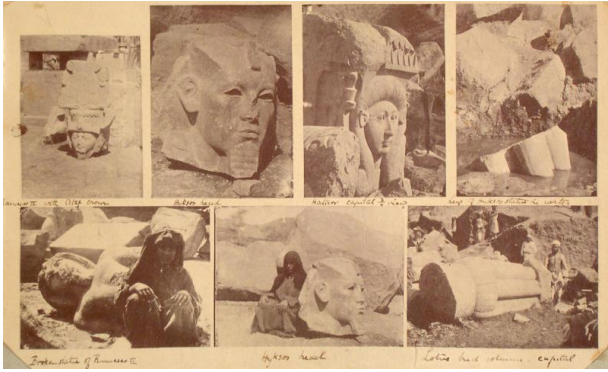

## Untitled

**Date**  
after 1850

**Primary Maker**  
Unknown artist

**Medium**  
Albumen print

**Description**  
7 small scenes of Egyptian ruins: Ramses II with crown; Hyksos

Head; Hathor Capital 3/4 view; Legs of Hyksos statue in water; Broken Statue of Ramses II; Hyksos Head; Lotus bud column-capital"

## Dimensions

Image: 6 3/8 in. x 10 in. (16.2 x 25.4 cm) Sheet: 6 3/8 in. x 10 in. (16.2 x 25.4 cm)