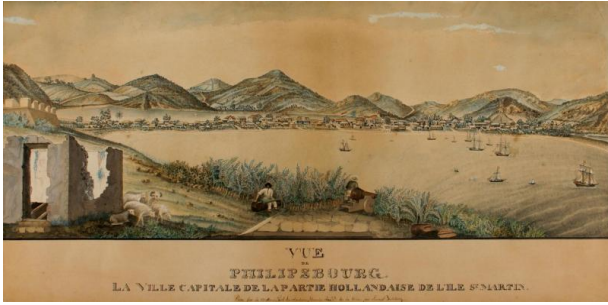

Basic Detail Report

Vue De Philipsbourg. La Ville Capitale De La Partie Hollandaise Del L' Ile St. Martin. Prise sur la Batterie, Fort Amsterdam, Donné lieu O. de la Ville, par Samuel Fahlberg

Date
c. 1830

Primary Maker
Samuel Fahlberg

Medium
Watercolor on paper

Description
Harbor at center, town beyond, hills behind town; broken masonry wall, rampart of fort along left border "Harbor, town, hills; broken masonry wall, rampart of fort."

Dimensions
Composition: 11 x 28 1/16 in. (27.9 x 71.3 cm) Sheet: 15 1/8 x 28 3/4 in. (38.4 x 73 cm)