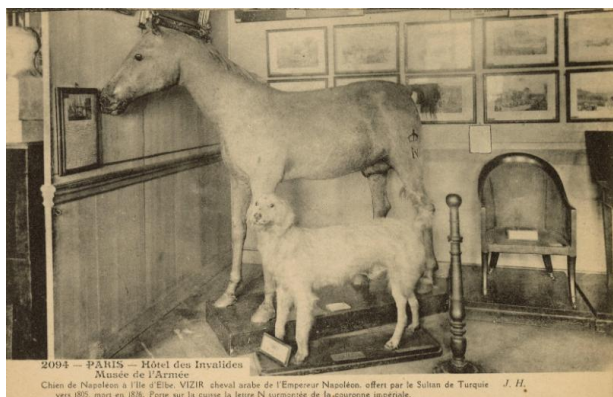

Basic Detail Report

Postcard of Napoleon's taxidermied dog from the island of Elba and his Arabian stallion le Vizir on display at the Musée de l'Armée in Paris

Date
1908-1914

Primary Maker
J. Hauser

Medium

Photographic postcard

Description

A postcard depicting Napoleon's horse and dog on the island of Elba.

Dimensions

Overall: 3 9/16 x 5 9/16 in. (9 x 14.1 cm)