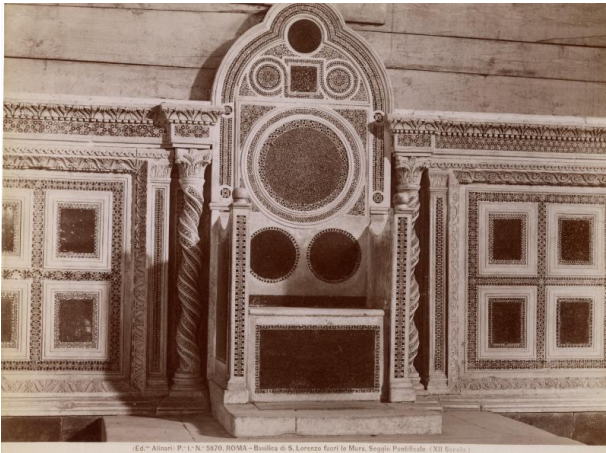

Basic Detail Report

Roma - Basilica di S. Lorenzo fuori le Mura. Seggio Pontificiale.

Date
1875-1900

Primary Maker
Fratelli Alinari Fotografi Editori

Medium
Albumen print

Description
Photograph of the Pontifical seat at the Basilica Papale di San Lorenzo fuori le mura (Papal Basilica of Saint Lawrence outside

the Walls), in Rome. Photo shows a large stone bench with a high arched back. Both the bench and the surrounding walls are heavily tiled with mosaics.

Dimensions

Overall: 7 3/8 × 9 3/4 in. (18.7 × 24.8 cm)