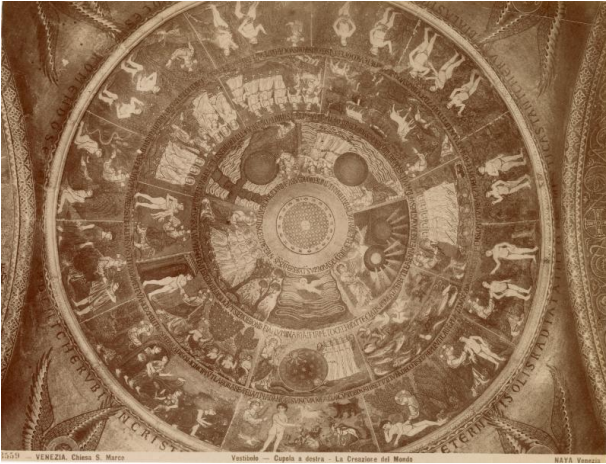

Basic Detail Report

Venezia - Chiesa S. Marco Vestibolo- Cupola a destra- La Creazione del Mondo

Date
1875-1900

Primary Maker
Carlo Naya

Medium
Albumen print

Description
Albumen print depicting Leonardo da Vinci's "Creation of the World."

Dimensions

Overall: 7 3/8 x 9 3/4 in. (18.7 x 24.8 cm)